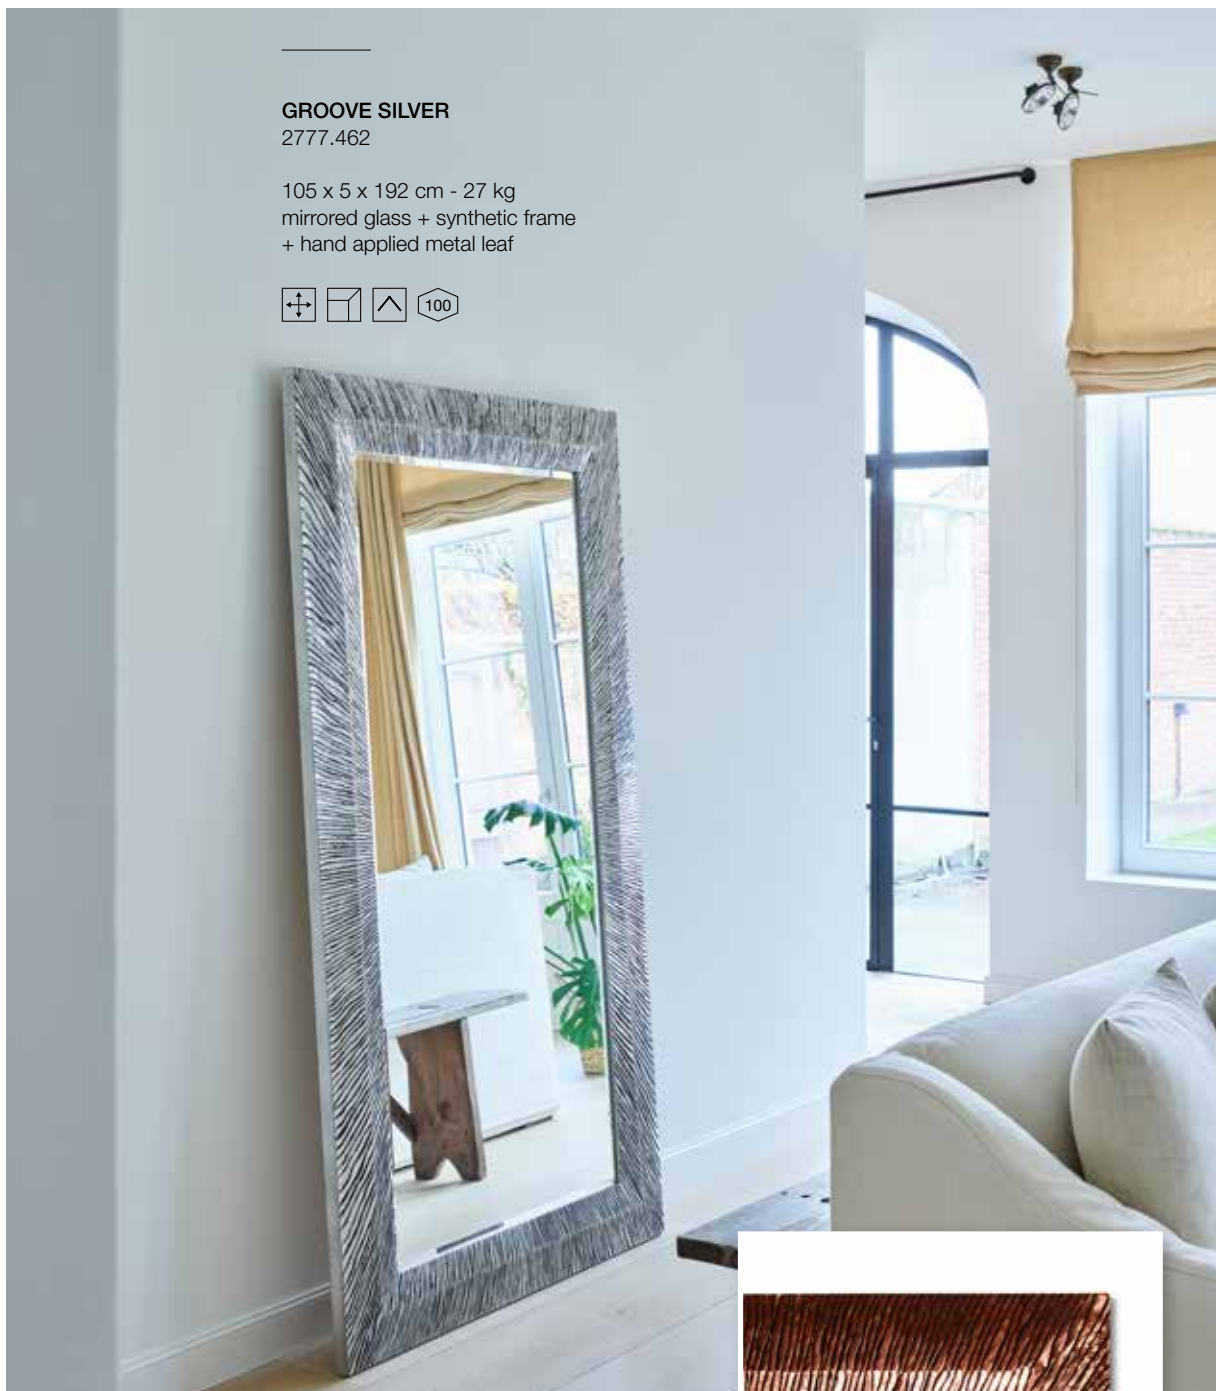

118 x 6 x 158 cm - 29,5 kg
mirrored glass + synthetic frame
+ hand applied metal leaf

7 years warranty
European product

More colours available on website

PU FINISHES

Our polyurethane-moulding department allows us to create impressive frames, without creating excessively heavy mirrors. The different models are on stock in our favourite colours. However, you can choose between eight stylish frame colours, for a perfect fit into your interior.

DRAGON SILVER
2698.262

116 x 5 x 140 cm - 26 kg
mirrored glass +
synthetic frame +
hand applied metal leaf

More colors available on website

7 years warranty
European product

GROOVE SILVER
2777.462

105 x 5 x 192 cm - 27 kg
mirrored glass + synthetic frame
+ hand applied metal leaf

More colors available on website

GROOVE COPPER
2777.432

105 x 5 x 192 cm - 27 kg
mirrored glass + synthetic frame
+ hand applied metal leaf

7 years warranty
European product

NICK L SILVER
2758.262

106 x 6 x 189 cm - 29 kg
mirrored glass +
synthetic frame +
hand applied metal leaf

More colors available on website

7 years warranty
European product

NICK L GOLD

2758.212

106 x 6 x 189 cm - 29 kg
mirrored glass +
synthetic frame +
hand applied metal leaf

7 years warranty
European product