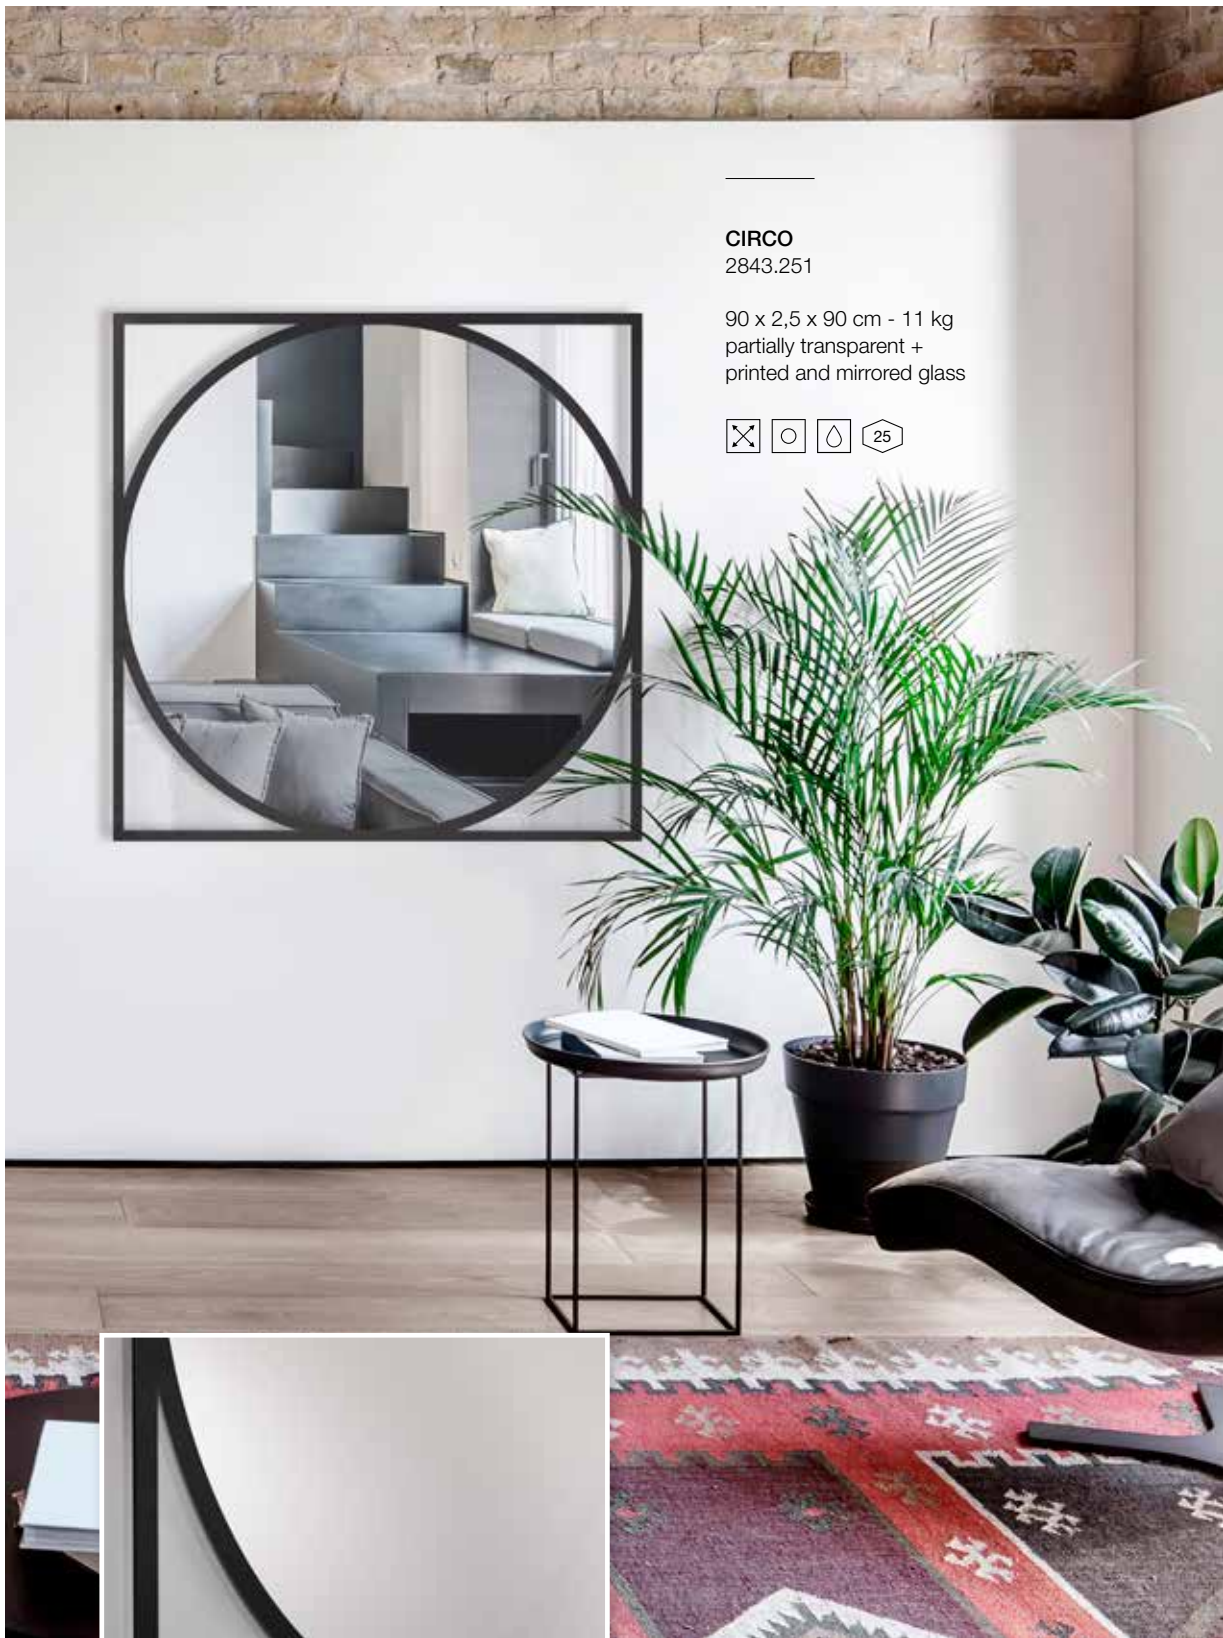

CONTOUR
2833.251

92 x 2,5 x 92 cm - 10 kg
partially transparent + printed and mirrored glass

7 years warranty
European product

more information on www.deknuetmirrors.com

BORDO
2842.351

50 x 2,5 x 170 cm - 10,5 kg
partially transparent + printed and
mirrored glass

Which one is the real edge?

7 years warranty
European product

CIRCO
2843.251

90 x 2,5 x 90 cm - 11 kg
partially transparent +
printed and mirrored glass

7 years warranty
European product

In-house designer: Esther Everaert