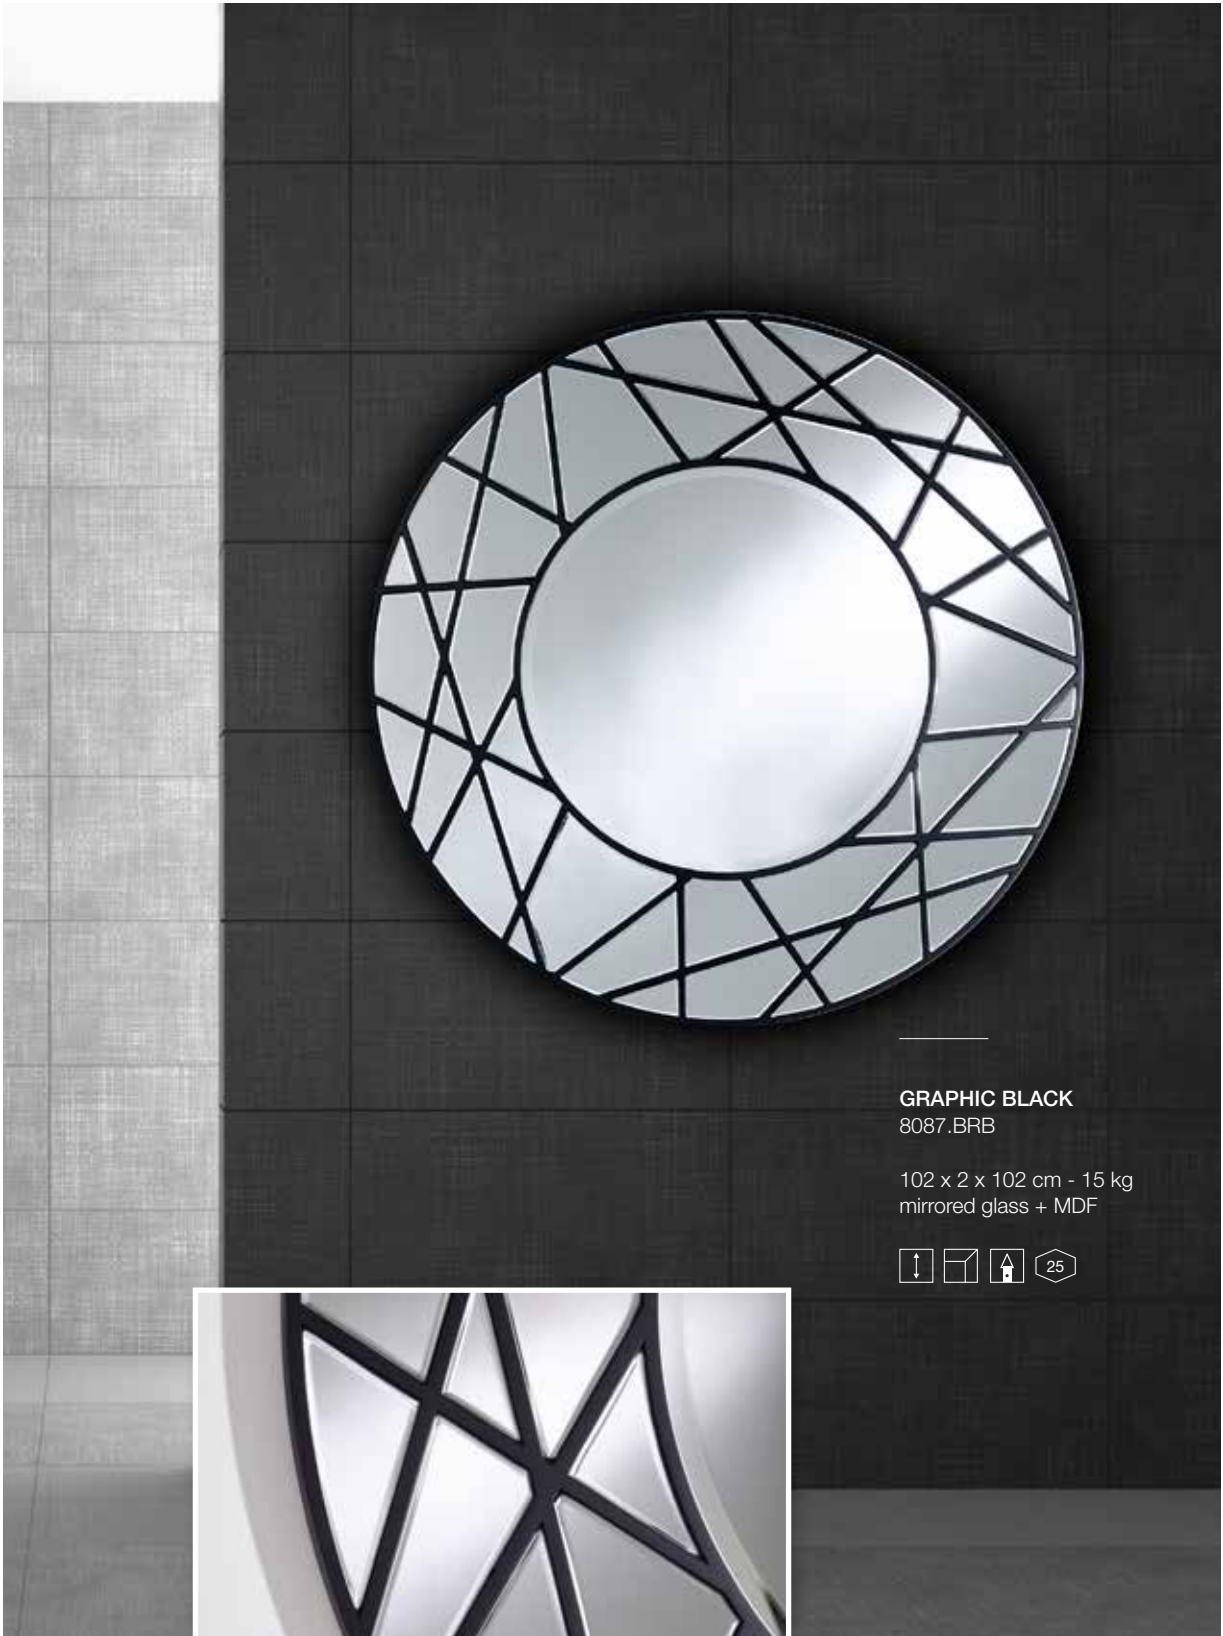

GRAPHIC BLACK
8087.BRB

102 x 2 x 102 cm - 15 kg
mirrored glass + MDF