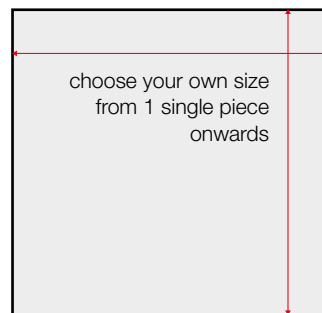

80 x 2 x 175 cm - 16 kg
mirrored glass
+ black metal frame

LUCKA BLACK XXL
2795.551

100 x 2 x 200 cm - 24 kg
mirrored glass
+ black metal frame

**LUCKA BLACK
HALL**
2795.351

40 x 2 x 175 cm - 9 kg
mirrored glass
+ black metal frame