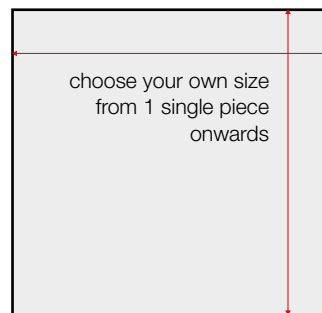

KYO SMALL RECT.
2867.151

70 x 2,2 x 100 cm - 8,5 kg
mirrored glass
+ wooden frame