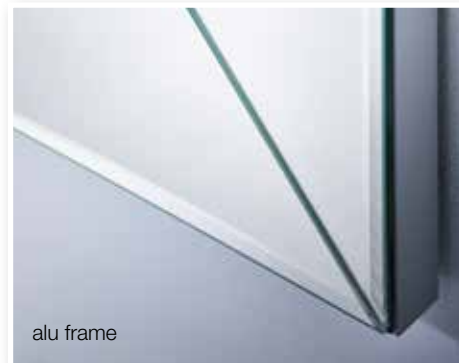

BASTA ALU XL
2856.491

BASTA BLACK XL
2856.451

100 x 4 x 200 cm - 32 kg
mirrored glass
+ alu frame

choose your frame

alu frame