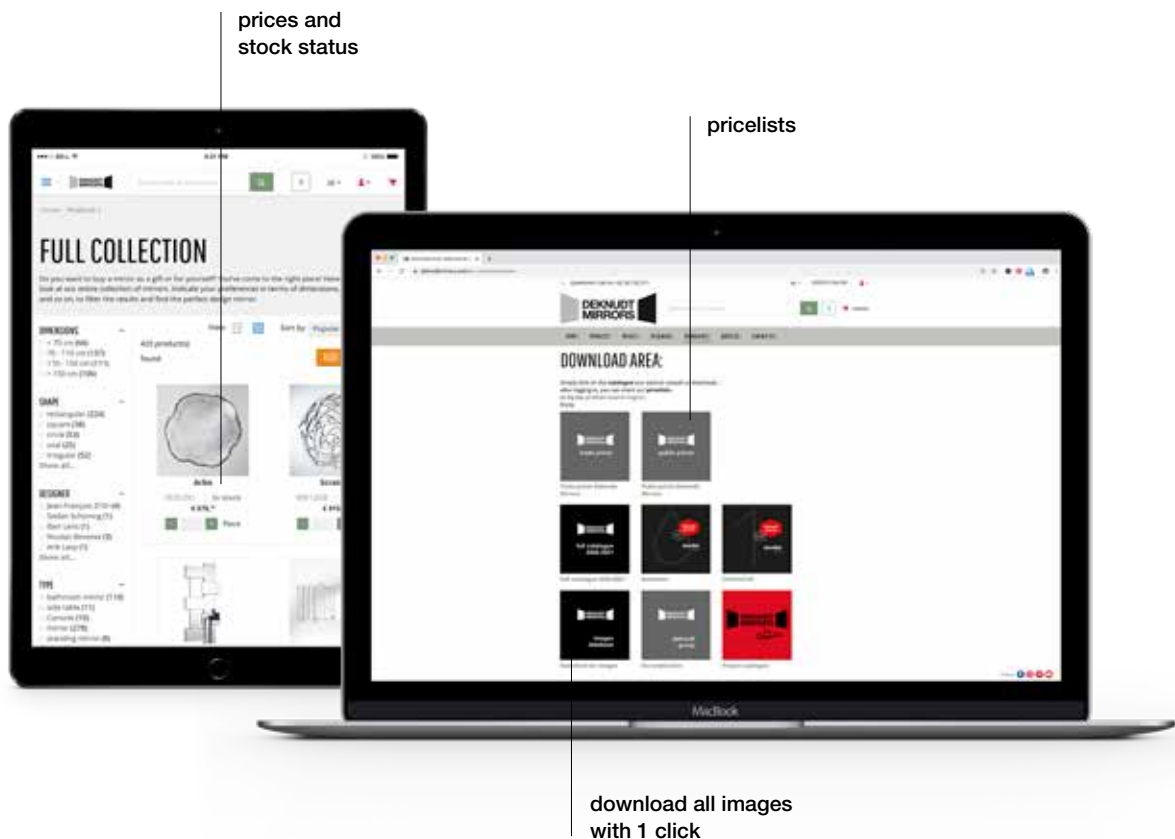

Login and order online

Your personal login will open following extra features:

- Easy **online ordering**
- Check **stock status and prices**
- **Download zone** for pricelists

e-mail address

your e-mail address

password (dmonline + customer number)

dmonlinexxxxxxx

No login yet?

Contact us at contact@deknudtmirrors.com