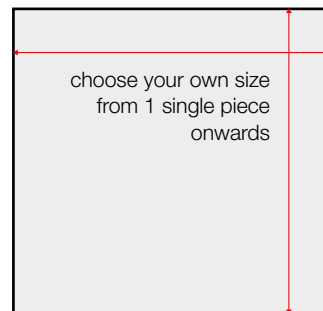

7 years warranty
European product