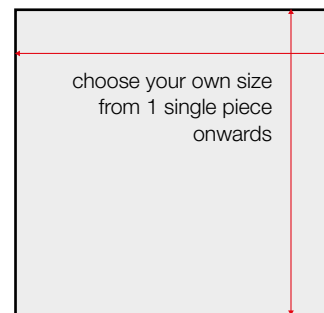

LUCKA OAK HALL
2901.341

40 x 2 x 175 cm - 9 kg
mirrored glass
+ solid oak frame