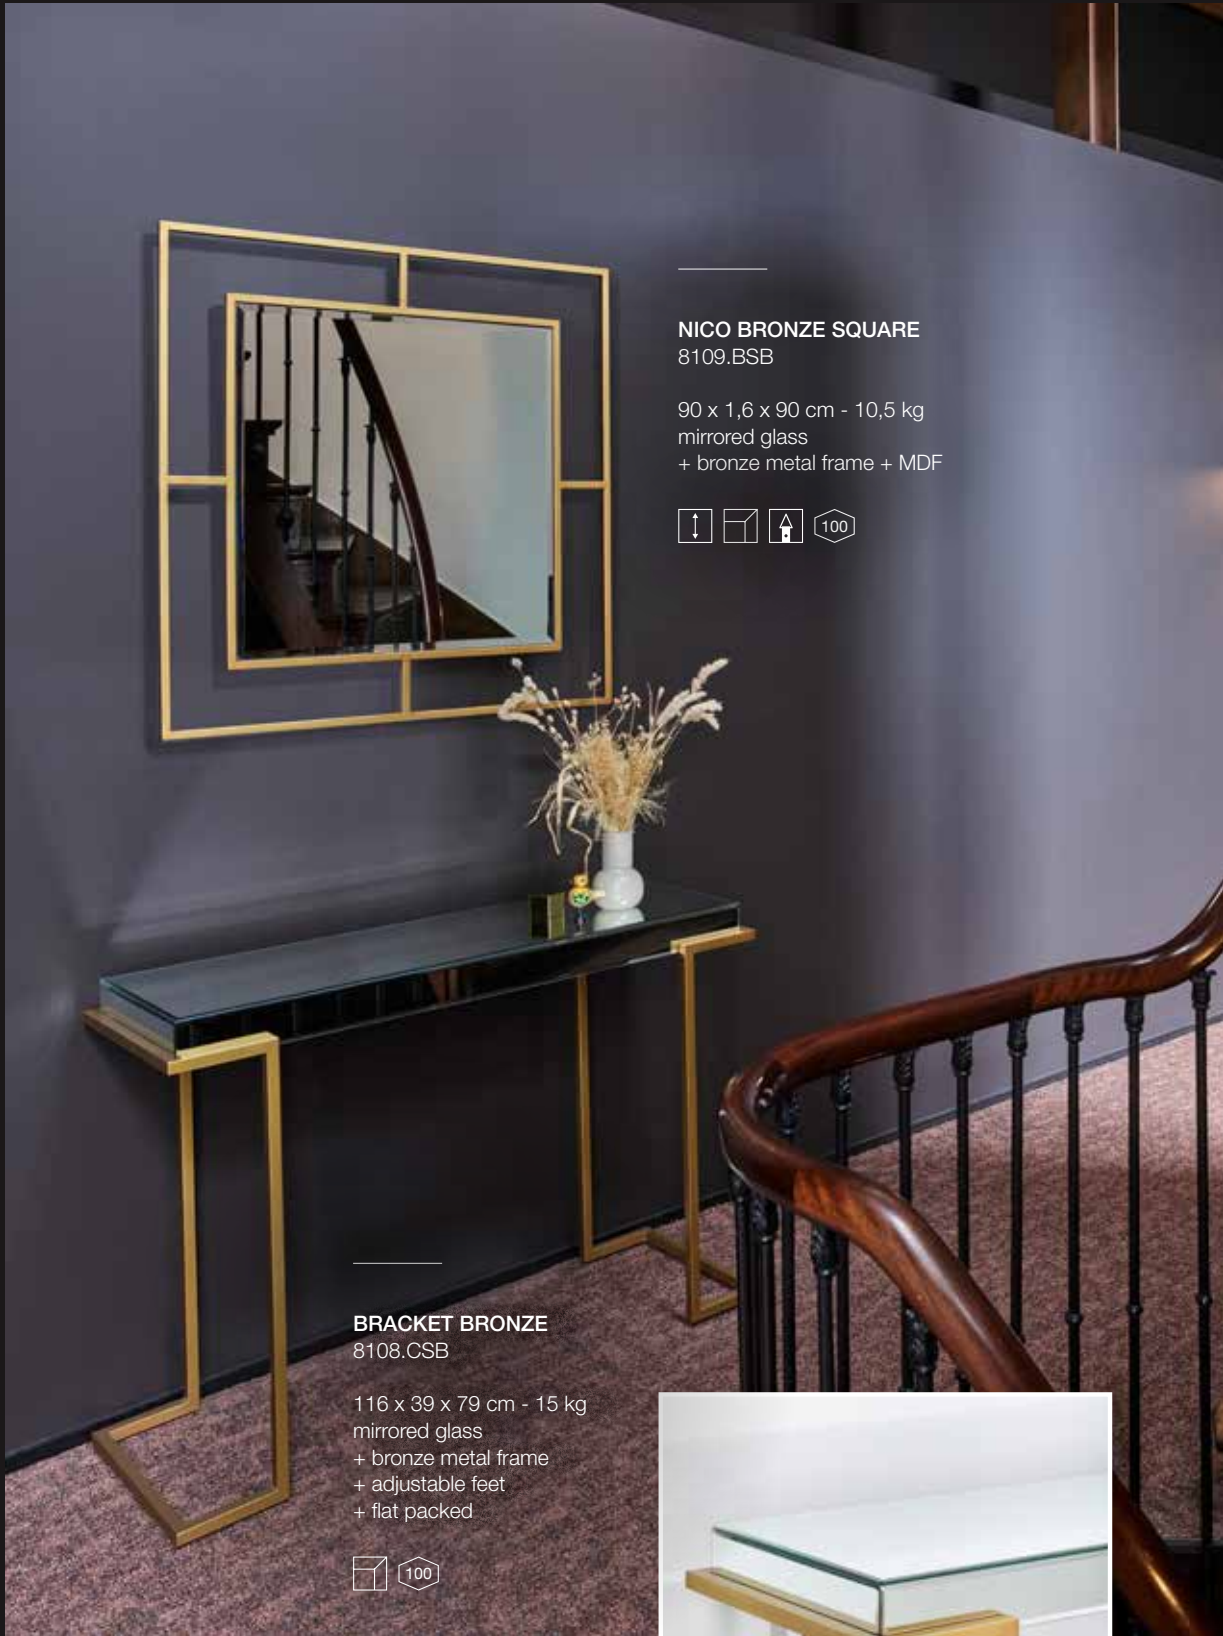

DIVA

Diva does what its name says. It's a luxurious highlight in a calm and neutral room, or a perfect addition to an extravagant and flamboyant interior.

DIVA SQUARE
8111.BFN

95 x 95 cm - 16 kg
mirrored glass + MDF
+ shiny gold coloured metal frame

FIFI
8100.ASB

81 x 2 x 84 cm - 11,5 kg
mirrored glass + copper
coated metal frame

SPEED
8101.BGN

100 x 2 x 100 cm - 18 kg
mirrored glass + brushed
brass coated metal frame
+ MDF

NICO BRONZE SQUARE
8109.BSB

90 x 1,6 x 90 cm - 10,5 kg
mirrored glass
+ bronze metal frame + MDF

BRACKET BRONZE
8108.CSB

116 x 39 x 79 cm - 15 kg
mirrored glass
+ bronze metal frame
+ adjustable feet
+ flat packed

NICO BLACK SQUARE
8109.BRB