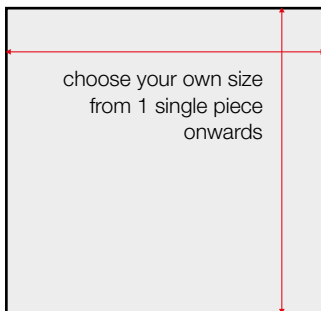

7 years warranty
European product