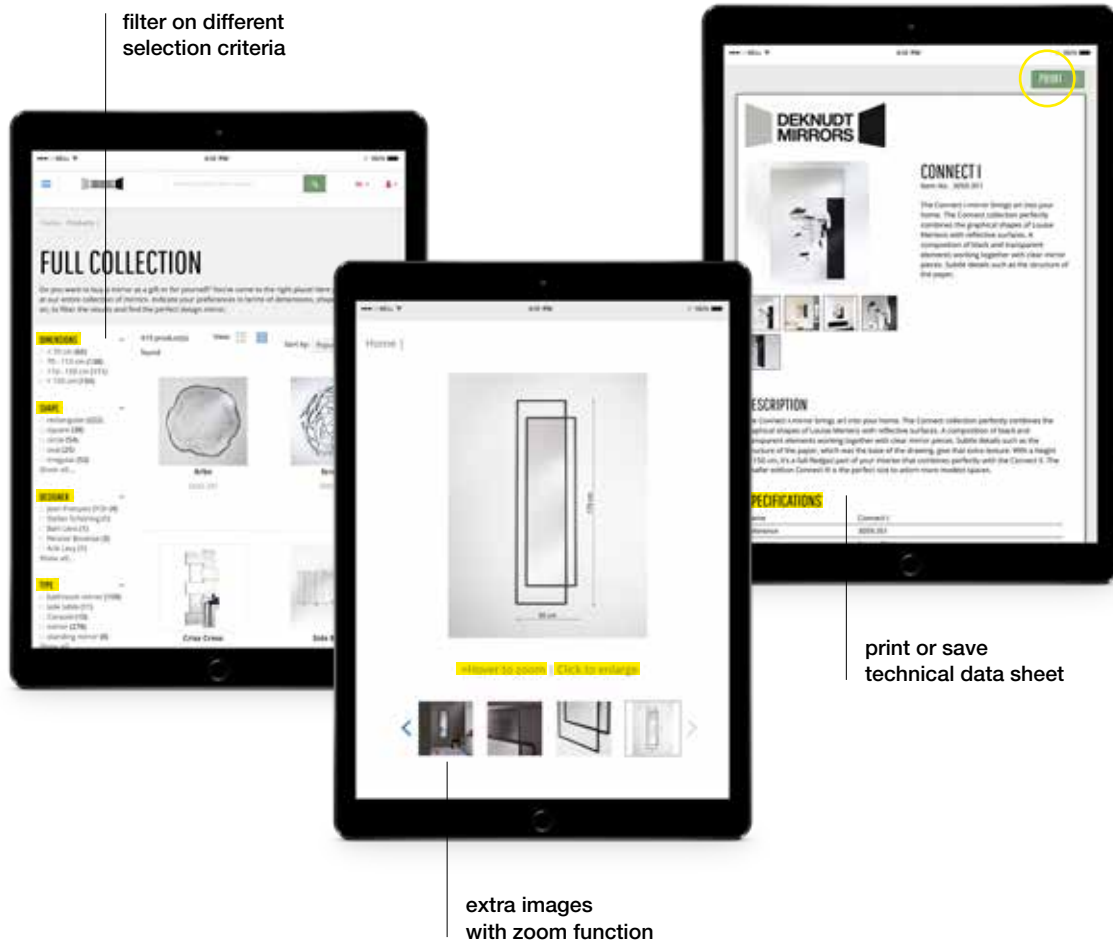

Check website for full outlet collection
www.deknudtmirrors.com
Products > Outlet.

Check out our website

www.deknudtmirrors.com

Full website in 4 languages: EN, FR, DE, NL.

Website advantages even without login:

- Search by **selection criteria**
- View **technical data sheet**
- **Additional product photo's** with zoom function
- Download **digital catalogues**
- Download zone for **images**

NL

Onze website: Check it out!