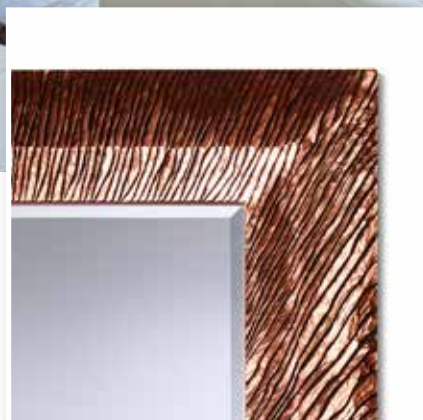

GROOVE COPPER
2777.432

105 x 5 x 192 cm - 27 kg
mirrored glass + synthetic frame
+ hand applied metal leaf

7 years warranty
European product