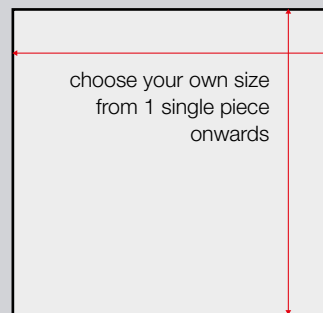

**SOHO SILVER
SMALL RECT.**
2857.162

62 x 4 x 92 cm - 7 kg
mirrored glass
+ silver synthetic frame