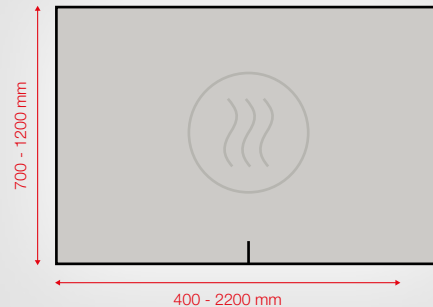

70 x 3,5 x 70 cm - 10 kg
mirrored glass + metal + LED

B.AMBI.4
2803.494

B.AMBI.4 PLUS 
2803.495

140 x 3,5 x 70 cm - 19,5 kg
mirrored glass + metal + LED

B.AMBI.2
2803.294

B.AMBI.2 PLUS 
2803.295

90 x 3,5 x 70 cm - 12,5 kg
mirrored glass + metal + LED