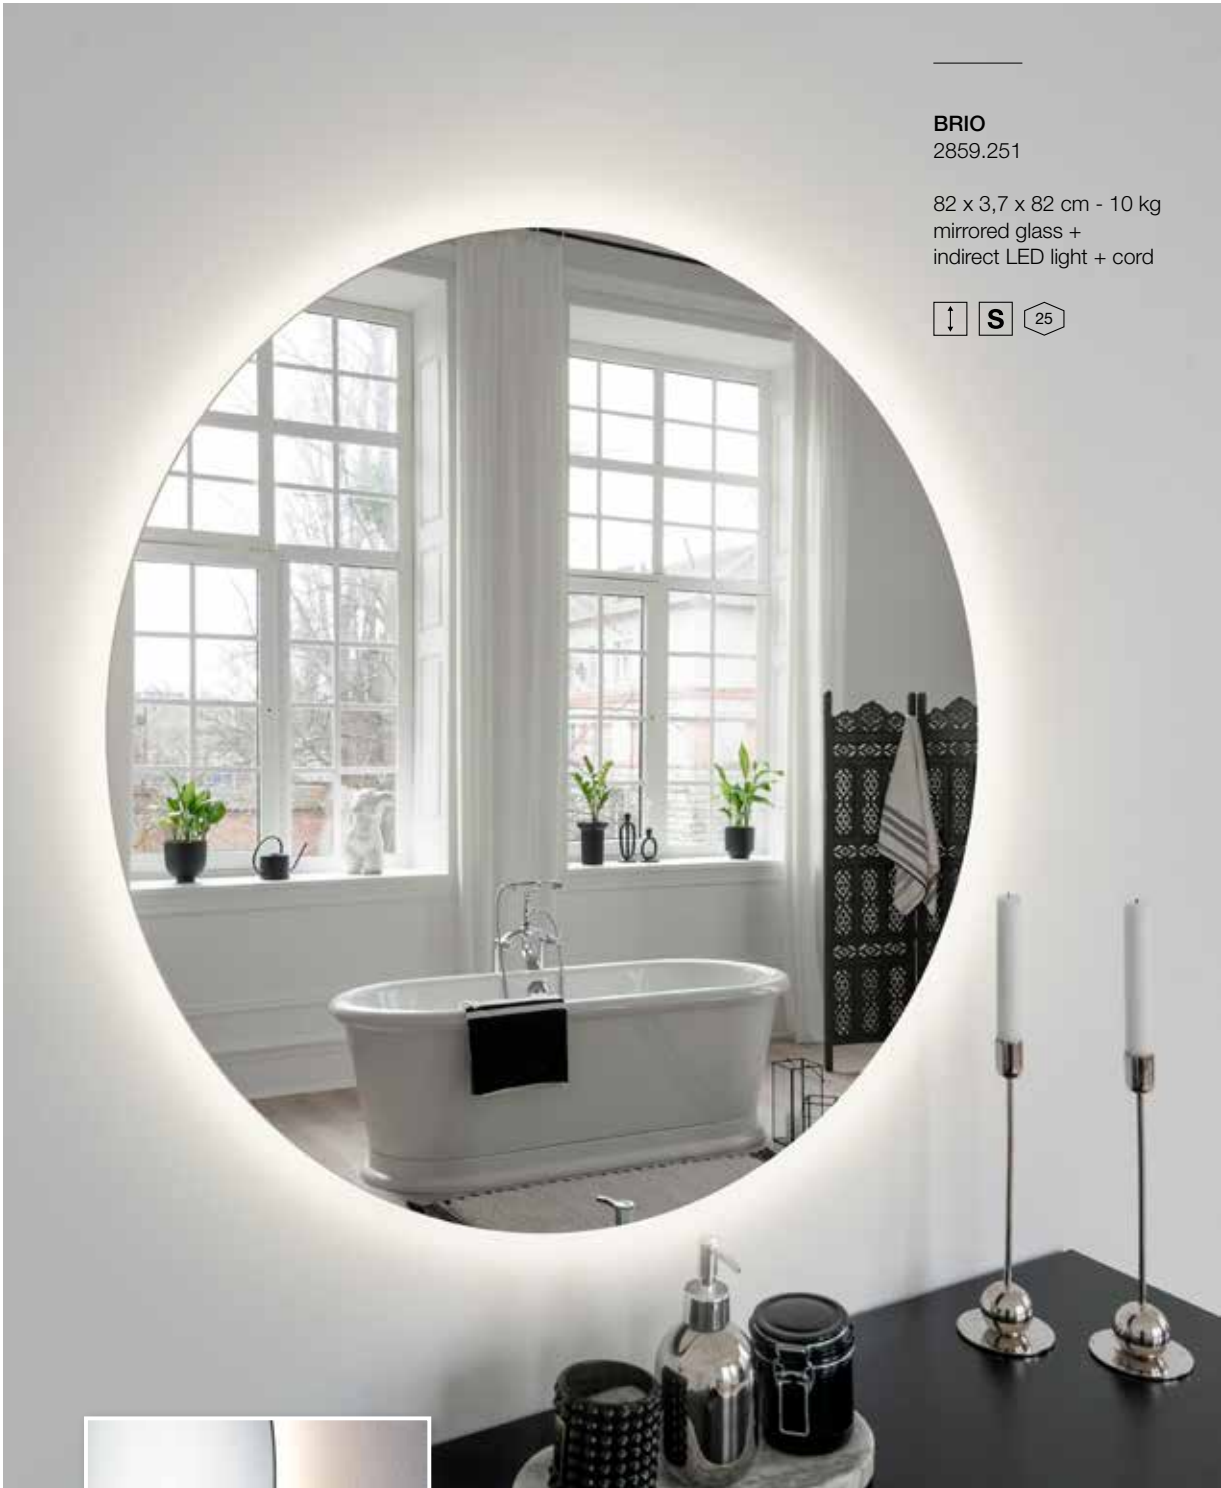

TAILLE
2832.351

47 x 19 x 180 cm - 13,5 kg
mirrored glass + metal

7 years warranty
European product

design: Jean-François D'Or

ELISABETH WALL

Elisabeth Wall is a functional hall mirror, held in a little solid oak bench.
The simple rounded forms are soft and typically feminine. The contrast between both materials is remarkable: the natural wood embraces or supports the fragile mirror glass.
Elisabeth Wall offers a spot for precious belongings on an elegant oak shelf.

ELISABETH WALL
3045.371

**ELISABETH
WALL**

3045.371

71 x 14 x 170 cm - 16 kg
mirrored glass + solid oak
+ rubber mirror protection

7 years warranty
European product

SPHERE
9964.ARB

83 x 2 x 110 cm - 13,5 kg
printed and mirrored glass

PEBBLES
2597.451

83 x 4 x 125 cm - 17 kg
mirrored glass
+ lacquered glass
turning suspension

7 years warranty
European product

RADO
2855.291

90 x 3,6 x 90 cm - 8,8 kg
mirrored glass + MDF

BRIO
2859.251

82 x 3,7 x 82 cm - 10 kg
mirrored glass +
indirect LED light + cord

indirect ambient lighting

Also available in
BRIO IP44
2859.257

82 x 3,7 x 82 cm - 10 kg
mirrored glass + indirect led light

7 years warranty
European product

FLIP FLAP
9159.CSB

60 x 5,4 x 170 cm - 20 kg
mirrored glass +
synthetic frame