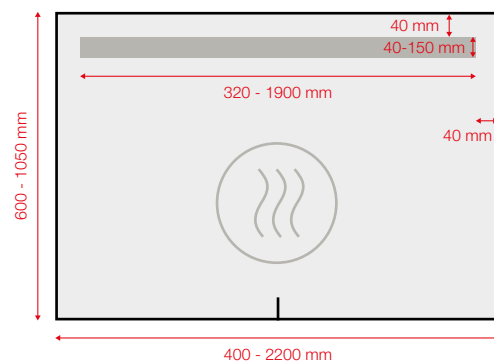

CUSTOM MADE from 1 piece onwards
minimum and maximum dimensions

Quality

- 7 year warranty. Guaranteed corrosion-proof
- European production

Functionality

- Effective lighting for make-up purposes
- LED light 3300 kelvin
- On/Off-sensor
- Optional mirror heating (B.Light PLUS)

Durability

- Led lifetime 30.000 hrs
- IP 44 and CE-certified for bathroom conditions
- IEC protection class: CLASS II

Customization

- Design and dimensions fully customizable per piece

Ecology

- Production according to European social and ecological standards

Technical specifications	B.Light 1 700 x 700 mm	B.Light 2 700 x 900 mm	B.Light 4 700 x 1400 mm
Illuminance (Lux at 50 cm distance)	250	270	310
Power consumption (W)	10	12	20
With heating map (W)	40	42	60

7 years warranty
European product