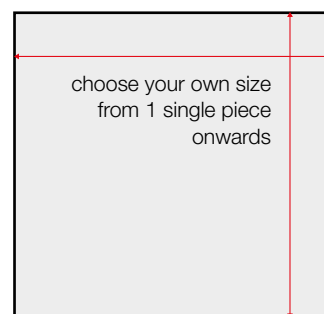

LUCKA GOLD HALL
2795.331

40 x 2 x 175 cm - 9 kg
mirrored glass
+ gold metal frame