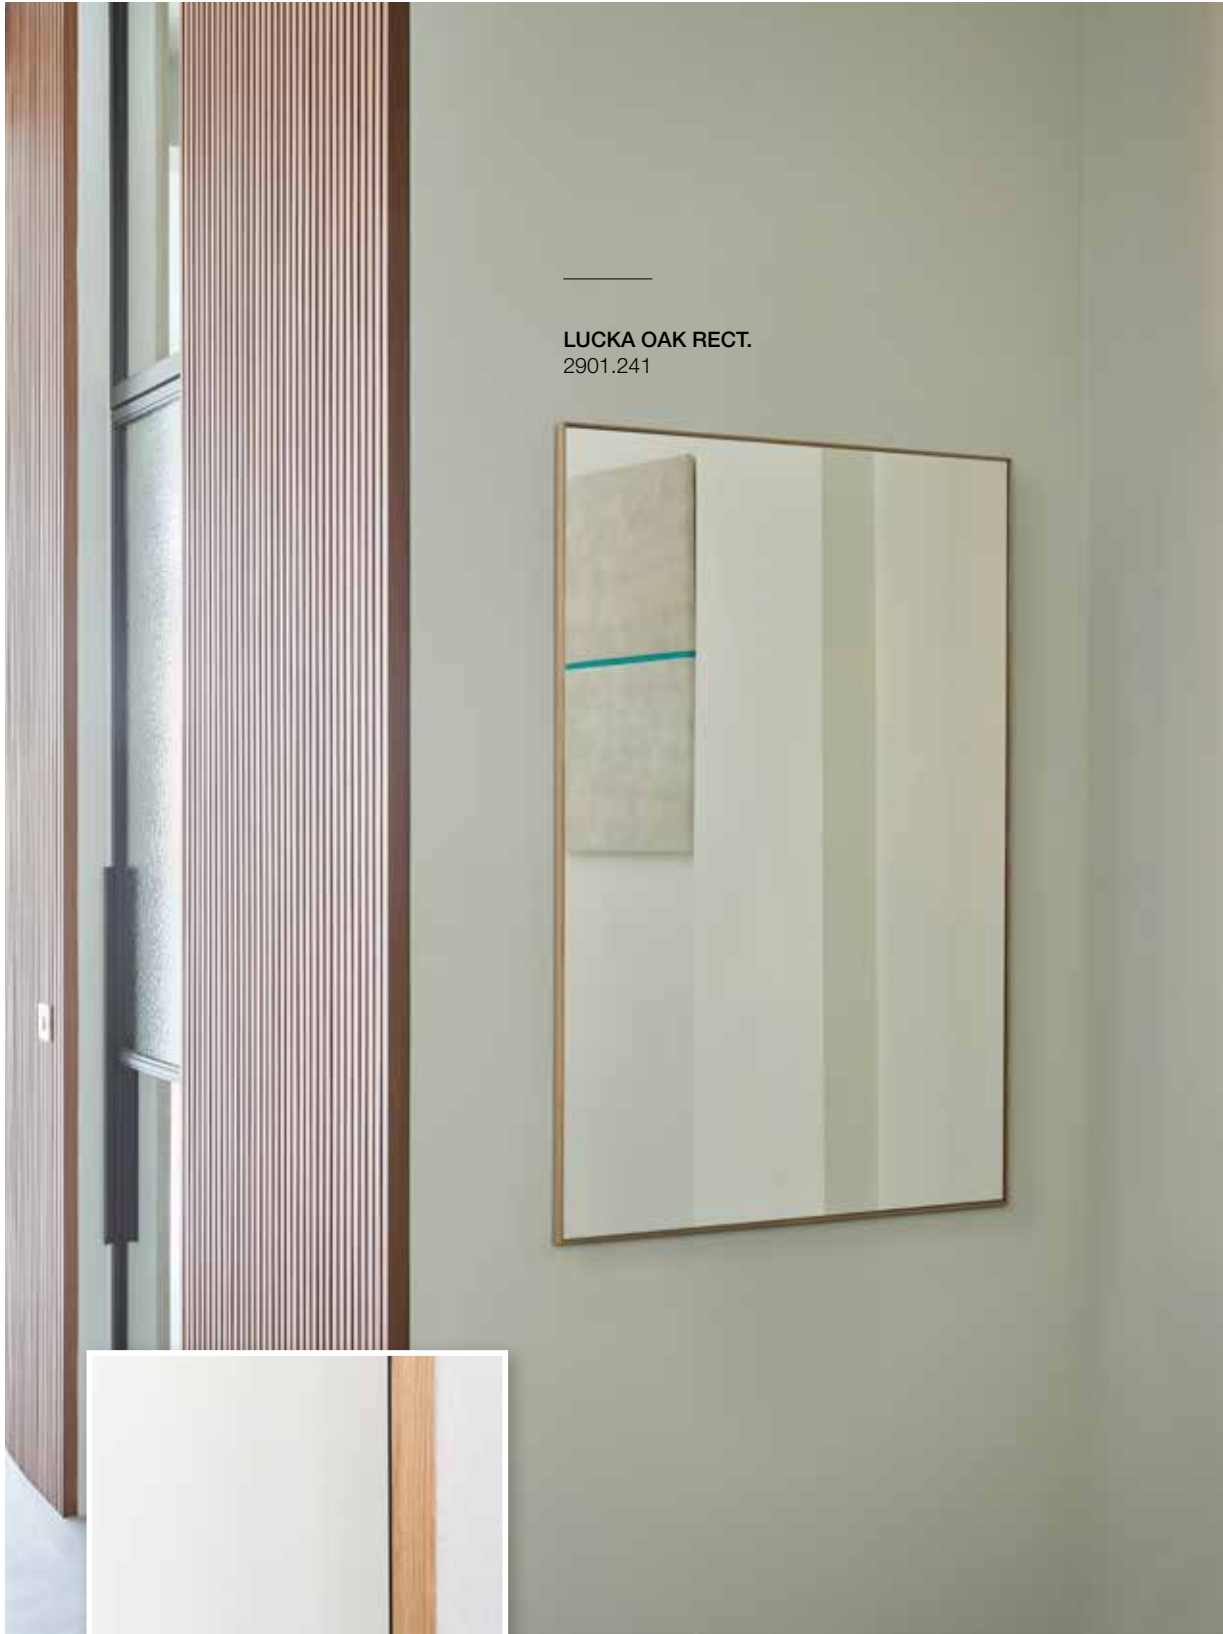

61 x 2 x 91 cm - 6,5 kg
mirrored glass
+ solid oak frame

LUCKA OAK XL
2901.441

80 x 2 x 175 cm - 16 kg
mirrored glass
+ solid oak frame

LUCKA OAK XXL
2901.541

100 x 2 x 200 cm - 24 kg
mirrored glass
+ solid oak frame

LUCKA OAK HALL
2901.341

40 x 2 x 175 cm - 9 kg
mirrored glass
+ solid oak frame

LUCKA OAK RECT.
2901.241

A new, solid oak frame for a timeless bestseller.
Custom sizes from 1 piece onwards.

7 years warranty
European product

**LUCKA BLACK
RECTANGLE**
2795.251

80 x 2 x 120 cm - 11 kg
mirrored glass
+ black metal frame

LUCKA BLACK SMALL RECT.
2795.151

61 x 2 x 91 cm - 6,5 kg
mirrored glass
+ golden/black metal frame

LUCKA BLACK XL
2795.451

80 x 2 x 175 cm - 16 kg
mirrored glass
+ black metal frame

LUCKA BLACK XXL
2795.551

100 x 2 x 200 cm - 24 kg
mirrored glass
+ black metal frame

**LUCKA BLACK
HALL**
2795.351

40 x 2 x 175 cm - 9 kg
mirrored glass
+ black metal frame